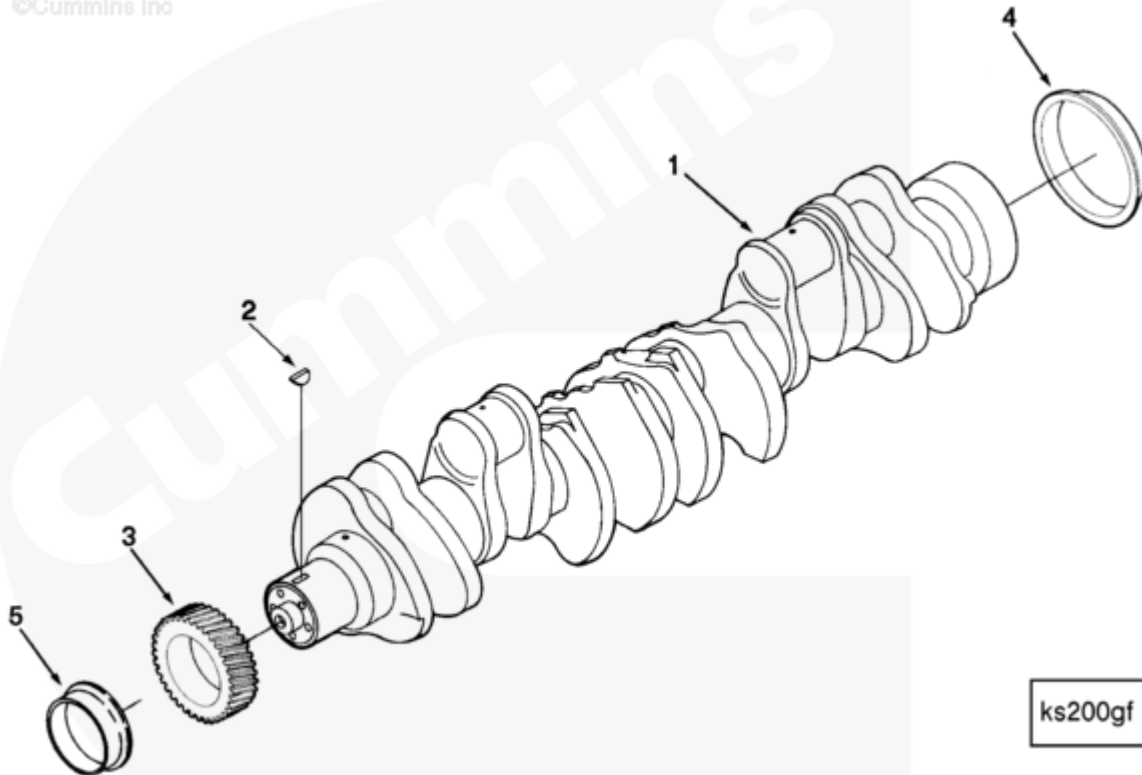

## Parts Catalog - Option Detail

Electronic Parts Catalog - Option Detail				
Option	Group	Graphic	Film Card	Date
BB2712-02	01.02	ks200gf	II	03-MAY-10
<b>Engines</b>	ISM CM570, ISM CM570/870, ISM CM875, ISM CM876, ISM CM876 E, ISM11 CM876 M103, ISM11 CM876 SN, M11 CELECT, M11 CELECT PLUS, M11 MECHANICAL, QSM11 CM570, QSM11 CM876			

©Cummins Inc

[SMALL](#) | [MEDIUM](#) | [LARGE](#)

Cart	Ref No	Part Number	Part Description	Required	Remarks
<a href="#">View My Cart</a>					
		<a href="#">BB2712-02</a>	Crankshaft		Crankshaft
<input type="checkbox"/>	1	<a href="#">2882729</a>	Engine Crankshaft	1	
<input type="checkbox"/>	2	<a href="#">S 300</a>	Plain Woodruff Key	1	
<input type="checkbox"/>	3	<a href="#">3084445</a>	Crankshaft Gear	1	
	4	<a href="#">4004652</a>	Oil Seal	1	
	5	<a href="#">3820918</a>	Wear Sleeve	1	